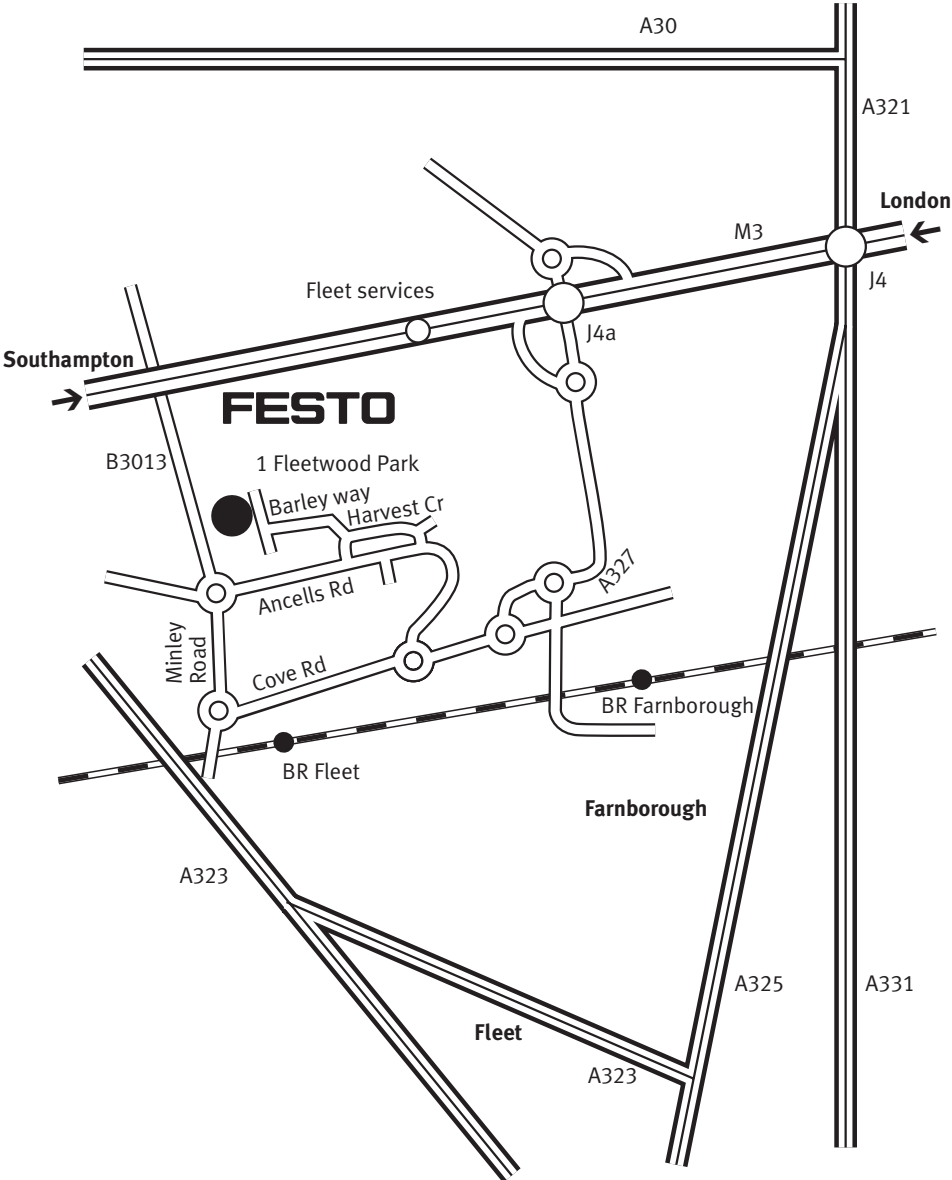

Fleet location

Festo Ltd
Technology House
1 Fleetwood Park
Barley way
Fleet
Hants
GU51 2QX
Tel: 01252775000