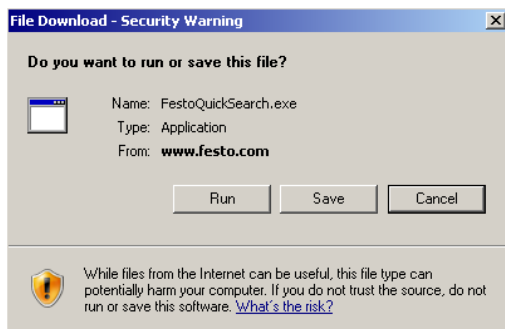

1. Select 'Save' and save the 1MB file to your local drive. For Example C:\\My Documents\\Downloads

2. Select File Explorer and route a path to C:\\MyDocuments\\Downloads\\FestoQuickSearch.exe

3. Click once and Select and drag the Quick search icon to bottom tool bar on your screen.