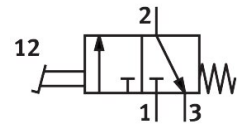

Pushbutton valve F-3-M5

Part number: 4452

FESTO

 [General operating condition](#)

Data sheet

| Feature | Value |
|---|-----------------------------|
| Valve function | 3/2-way, closed, monostable |
| Standard nominal flow rate (standardised to DIN 1343) | 80 l/min |
| pneumatic working port | M5 |
| Operating pressure | -0.9 bar ... 8 bar |
| Type of reset | Mechanical spring |
| Type of piloting | Direct |
| Symbol | 00991101 |
| LABS (PWIS) conformity | VDMA24364-B1/B2-L |
| Product weight | 235 g |
| Pneumatic connection, port 1 | M5 |
| Pneumatic connection, port 2 | M5 |
| Pneumatic connection, port 3 | M5 |