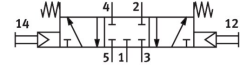

Pushbutton valve T-5/3-1/4

Part number: 4578

FESTO

 [General operating condition](#)

Data sheet

Feature	Value
Valve function	5/3 closed
Type of actuation	Manual
Standard nominal flow rate (standardised to DIN 1343)	680 l/min
pneumatic working port	G1/4
Operating pressure	0.2 MPa ... 1 MPa
Operating pressure	2 bar ... 10 bar
Nominal size	7 mm
Sealing principle	Soft
Type of piloting	Pilot actuated
Symbol	00991156
LABS (PWIS) conformity	VDMA24364-B1/B2-L
Ambient temperature	-10 °C ... 60 °C
Product weight	1160 g
Pneumatic connection, port 1	G1/4
Pneumatic connection, port 2	G1/4
Pneumatic connection, port 3	G1/4