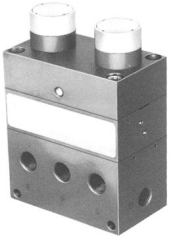

Pushbutton valve T-5/3-1/4

Part number: 4578

FESTO

 [General operating condition](#)

Data sheet

Feature	Value
Valve function	5/3 closed
Type of actuation	Manual
Standard nominal flow rate (standardised to DIN 1343)	680 l/min
pneumatic working port	G1/4
Operating pressure	0.2 MPa ... 1 MPa
Operating pressure	2 bar ... 10 bar
Nominal size	7 mm
Sealing principle	Soft
Type of piloting	Pilot actuated
Symbol	00991156
LABS (PWIS) conformity	VDMA24364-B1/B2-L
Ambient temperature	-10 °C ... 60 °C
Product weight	1160 g
Pneumatic connection, port 1	G1/4
Pneumatic connection, port 2	G1/4
Pneumatic connection, port 3	G1/4