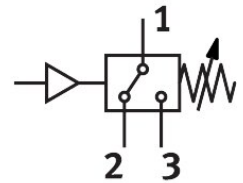

Pressure switch PEV-1/4-B

Part number: 10773

FESTO

[PDF General operating condition](#)

Datasheet product reliability

The information in this "Product reliability data sheet" is based on products being used as intended. This includes complying with all specifications in data sheets, catalogues, user documentation and the general operating conditions. The user alone is responsible for determining whether a product is suitable for a particular application.

Feature	Value
Well-tried component ¹⁾	Yes
Max. switching frequency	3 Hz
CE mark (see declaration of conformity)	To EU Low Voltage Directive

1) The product is a well-tried product for a safety-related application according to ISO 13849-1. The relevant basic and well-tried safety principles according ISO 13849-2 for this product are fulfilled. The suitability of the product for a precise application must be verified by the user.