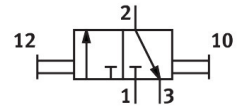

Válvula de corredera manual VBOH-32-G38

Número de artículo: 1482679

FESTO

 [General operating condition](#)

Datasheet product reliability

The information in this "Product reliability data sheet" is based on products being used as intended. This includes complying with all specifications in data sheets, catalogues, user documentation and the general operating conditions. The user alone is responsible for determining whether a product is suitable for a particular application.

Característica	Valor
Well-trying component ¹⁾	Yes

- 1) The product is a well-trying product for a safety-related application according to ISO 13849-1. The relevant basic and well-trying safety principles according to ISO 13849-2 for this product are fulfilled. The suitability of the product for a precise application must be verified and confirmed by the user.