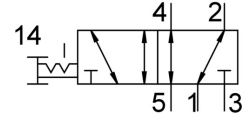

Válvula de pulsador VHEF-P-B52-G14

Número de artículo: 5299716

FESTO

 [General operating condition](#)

Datasheet product reliability

The information in this "Product reliability data sheet" is based on products being used as intended. This includes complying with all specifications in data sheets, catalogues, user documentation and the general operating conditions. The user alone is responsible for determining whether a product is suitable for a particular application.

Característica	Valor
Well-tried component ¹⁾	Yes
Max. switching frequency	0,5 Hz
Lap	Overlap

- 1) The product is a well-tried product for a safety-related application according to ISO 13849-1. The relevant basic and well-tried safety principles according ISO 13849-2 for this product are fulfilled. The suitability of the product for a precise application must be verified and confirmed by the user.