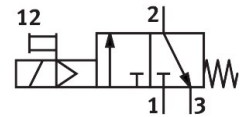

On/off valve HEE-1/8-D-MINI-24

Part number: 165068

FESTO

[PDF](#) General operating condition

Data sheet

Feature	Value
Symbol	00991008
Operating pressure	0.25 MPa ... 1.6 MPa
Operating pressure	2.5 bar ... 16 bar
lap	Overlap
Characteristic coil data	24 V DC: 2.5 W
Permissible voltage fluctuations	+/- 10 %
Operating medium	Compressed air to ISO 8573-1:2010 [7:4:4] Inert gas
Note on operating and pilot medium	Lubricated operation possible (in which case lubricated operation will always be required)
Note on materials	RoHS-compliant
LABS (PWIS) conformity	VDMA24364-B1/B2-L
Air purity class at output	Compressed air to ISO 8573-1:2010 [7:4:4] Inert gases
Electrical connection	Type C Plugs To DIN EN 175301-803