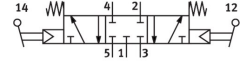

Toggle lever valve H-5/3-1/4

Part number: 4577

FESTO

 General operating condition

Data sheet

Feature	Value
Valve function	5/3-way, closed
Type of actuation	Manual
Standard nominal flow rate (standardised to DIN 1343)	680 l/min
pneumatic working port	G1/4
Operating pressure	0.2 MPa ... 1 MPa
Operating pressure	2 bar ... 10 bar
Type of reset	Mechanical spring
Nominal size	7 mm
Sealing principle	Soft
Type of piloting	Piloted
Flow direction	Non-reversible
Symbol	00991698
LABS (PWIS) conformity	VDMA24364-B1/B2-L
Ambient temperature	-10 °C ... 60 °C
Product weight	1060 g
Pneumatic connection, port 1	G1/4
Pneumatic connection, port 2	G1/4
Pneumatic connection, port 3	G1/4