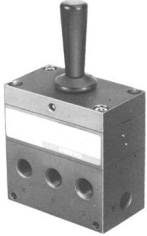

Toggle lever valve H-5/3-1/4

Part number: 4577

FESTO

 General operating condition

Data sheet

Feature	Value
Valve function	5/3-way, closed
Type of actuation	Manual
Standard nominal flow rate (standardised to DIN 1343)	680 l/min
pneumatic working port	G1/4
Operating pressure	0.2 MPa ... 1 MPa
Operating pressure	2 bar ... 10 bar
Type of reset	Mechanical spring
Nominal size	7 mm
Sealing principle	Soft
Type of piloting	Piloted
Flow direction	Non-reversible
Symbol	00991698
LABS (PWIS) conformity	VDMA24364-B1/B2-L
Ambient temperature	-10 °C ... 60 °C
Product weight	1060 g
Pneumatic connection, port 1	G1/4
Pneumatic connection, port 2	G1/4
Pneumatic connection, port 3	G1/4