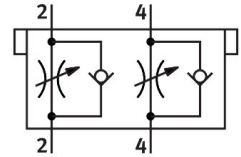

One-way flow control valve CPV10-BS-2XGRZZ-M7

Part number: 184140

FESTO

Data sheet

 General operating condition

Feature	Value
Symbol	00991884
LABS (PWIS) conformity	VDMA24364-B1/B2-L
Product weight	30 g
Note on materials	RoHS-compliant