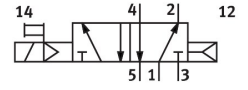

Solenoid valve CM-5/2-1/2-FH

Part number: 6223

FESTO

[PDF General operating condition](#)

Data sheet

Feature	Value
Valve function	5/2-way, monostable
pneumatic working port	G1/2
Operating pressure	1.5 bar ... 8 bar
Symbol	00991049
LABS (PWIS) conformity	VDMA24364 zone III
Pneumatic connection, port 1	G1/2
Pneumatic connection, port 2	G1/2
Pneumatic connection, port 3	G1/2
Pneumatic connection, port 4	G1/2
Pneumatic connection, port 5	G1/2