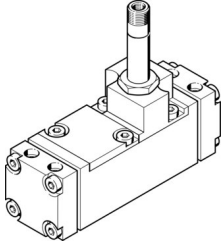

Solenoid valve CM-5/2-1/2-FH

Part number: 6223

FESTO

[PDF General operating condition](#)

Data sheet

Feature	Value
Valve function	5/2-way, monostable
pneumatic working port	G1/2
Operating pressure	1.5 bar ... 8 bar
Symbol	00991049
LABS (PWIS) conformity	VDMA24364 zone III
Pneumatic connection, port 1	G1/2
Pneumatic connection, port 2	G1/2
Pneumatic connection, port 3	G1/2
Pneumatic connection, port 4	G1/2
Pneumatic connection, port 5	G1/2