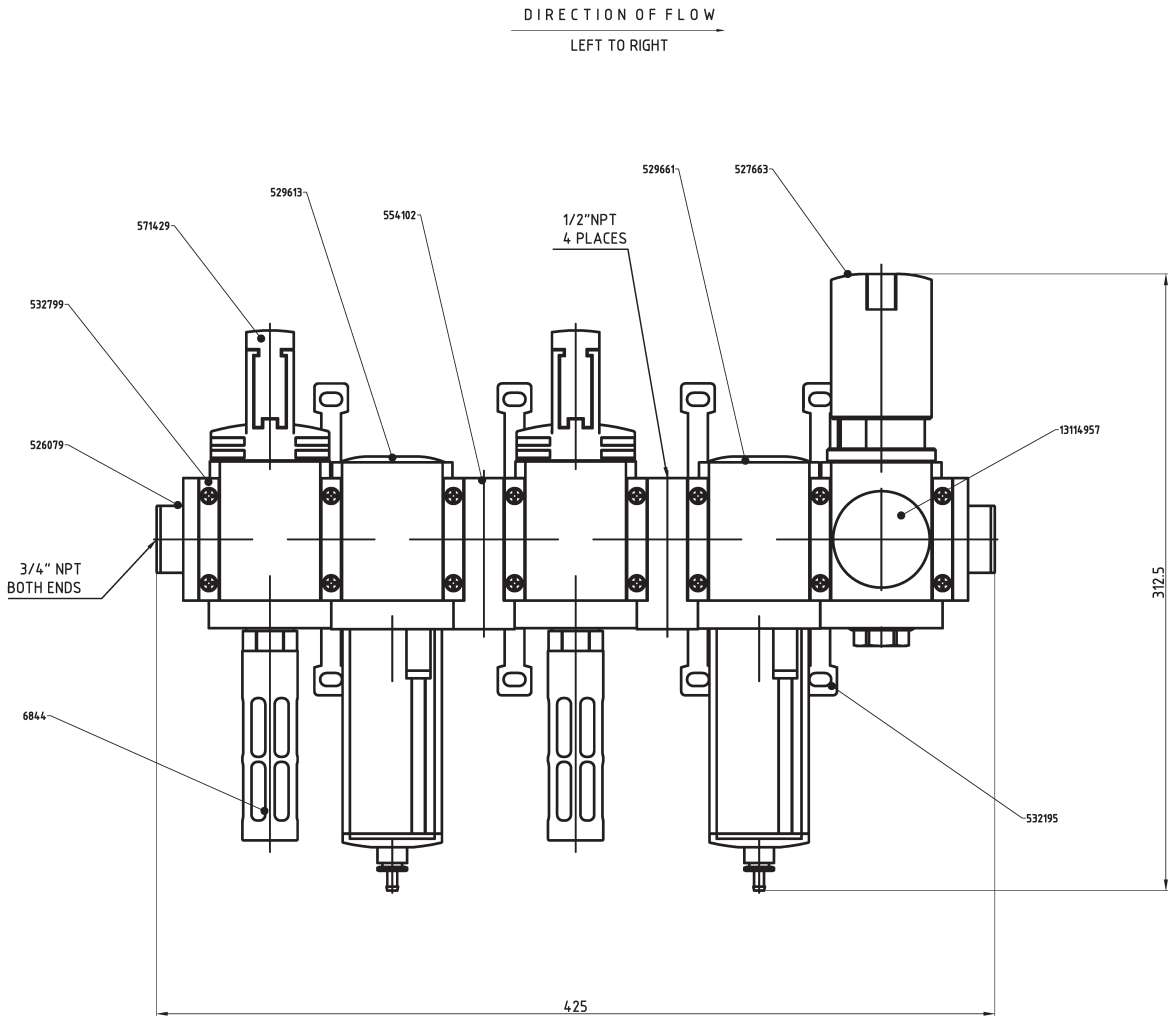

QTY	PT NO	TYPE	DESCRIPTION
2	571429	MS6-EM1-1/2-R-SA	MANUAL ON/OFF VALVE
1	529613	MS6-LF-1/2-CUV	FILTER 5 MICRON w/ AUTO TRAIN
1	529661	MS6-LFM-1/2-BUV	FINE FILTER 1 MICRON w/ AUTO DRAIN
2	554102	MS6N-FRM-FRZ	BRANCHING MODULE
1	527663	MS6-LR-1/2-D6-A4-AS	PRESSURE REGULATOR
1	13114957	MA-50-150-R1/4-PSI/BAR-B-RG	RED/GREEN PRESSURE GAUGE
4	532195	MS6-WP	WALL MOUNT
4	532799	MS6-MV	MODULE CONNECTOR
1	526079	MS6-AQS	3/4" NPT PORT BLOCK
2	6844	U-1/2-B	SILENCER

13121081 3/4" STATION TOOLS AIR PREP

AUTOCAD drawing ASY

Unless otherwise specified dimensions are in mm.

13121081		Rev.	Revision number	Qty.	Date	Name
MSB6-13121081		AS PER		2		US8VGA
STATION TOOLS AIR PREP		Type MS-SERIES ASY				
F-JIS	Date	Name	Material			
sign		US8VGA				
check						
appr.			Sheet 1 of 1			
Scale	Designation	Doc-No	Doc-Type	Part-No		
NONE	SERVICE UNIT	001	DRW			