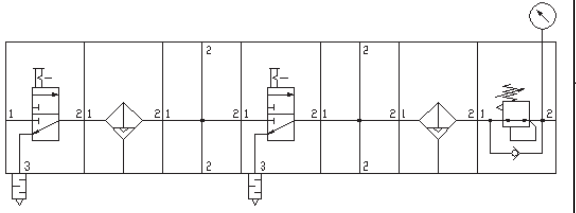

QTY	PT NO	TYPE	DESCRIPTION
2	571429	MS6-EM1-1/2-R-SA	MANUAL ON/OFF VALVE
1	529613	MS6-LF-1/2-CUV	FILTER 5 MICRON w/ AUTO TRAIN
1	529661	MS6-LFM-1/2-BUV	FINE FILTER 1 MICRON w/ AUTO DRAIN
2	554102	MS6N-FRM-FRZ	BRANCHING MODULE
1	527663	MS6-LR-1/2-D6-A4-AS	PRESSURE REGULATOR
1	13114957	MA-50-150-R1/4-PSI/BAR-B-RG	RED/GREEN PRESSURE GAUGE
4	532195	MS6-WP	WALL MOUNT
4	532799	MS6-MV	MODULE CONNECTOR
1	526079	MS6-AQS	3/4" NPT PORT BLOCK
2	6844	U-1/2-B	SILENCER

13121081 3/4" STATION TOOLS AIR PREP

AUTOCAD drawing ASY

Unless otherwise specified dimensions are in mm.

13121081		Rev.	Revision number	Qty.	Date	Name
MSB6-13121081		AS PER		2		US8VGA
STATION TOOLS AIR PREP		Type MS-SERIES ASY				
F-JIS	Date	Name	Material			
sign		US8VGA				
check						
appr.			Sheet 1 of 1			
Scale	Designation	Doc-No	Doc-Type	Part-No		
NONE	SERVICE UNIT	001	DRW			