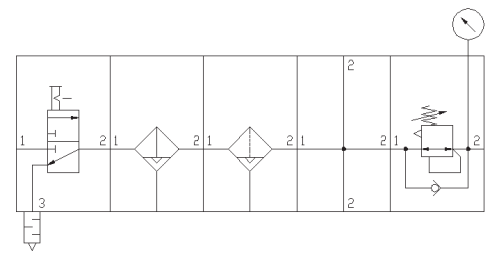

QTY	PT NO	TYPE	DESCRIPTION
1	571429	MS6-EM1-1/2-R-SA	MANUAL ON/OFF VALVE
1	529613	MS6-LF-1/2-CUV	FILTER 5 MICRON w/ AUTO TRAIN
1	529657	MS6-LFM-1/2-AUV	FINE FILTER 1 MICRON w/ AUTO DRAIN
1	554102	MS6N-FRM-FRZ	BRANCHING MODULE
1	527663	MS6-LR-1/2-D6-A4-AS	PRESSURE REGULATOR
1	13114957	MA-50-150-R1/4-PSI/BAR-B-RG	RED/GREEN PRESSURE GAUGE
3	532195	MS6-WP	WALL MOUNT
3	532799	MS6-MV	MODULE CONNECTOR
1	526079	MS6-AQS	3/4" NPT PORT BLOCK
1	6844	U-1/2-B	SILENCER