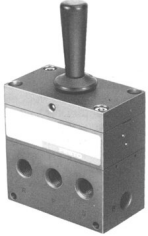

# Toggle lever valve H-5/3-1/4

Part number: 4577

FESTO

 General operating condition

## Data sheet

Feature	Value
Valve function	5/3-way, closed
Type of actuation	Manual
Standard nominal flow rate (standardised to DIN 1343)	680 l/min
pneumatic working port	G1/4
Operating pressure	0.2 MPa ... 1 MPa
Operating pressure	2 bar ... 10 bar
Type of reset	Mechanical spring
Nominal size	7 mm
Sealing principle	Soft
Type of piloting	Piloted
Flow direction	Non-reversible
Symbol	00991698
LABS (PWIS) conformity	VDMA24364-B1/B2-L
Ambient temperature	-10 °C ... 60 °C
Product weight	1060 g
Pneumatic connection, port 1	G1/4
Pneumatic connection, port 2	G1/4
Pneumatic connection, port 3	G1/4