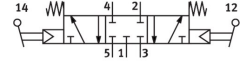

# Toggle lever valve H-5/3-1/4

Part number: 4577

FESTO

 General operating condition

## Data sheet

Feature	Value
Valve function	5/3-way, closed
Type of actuation	Manual
Standard nominal flow rate (standardised to DIN 1343)	680 l/min
pneumatic working port	G1/4
Operating pressure	0.2 MPa ... 1 MPa
Operating pressure	2 bar ... 10 bar
Type of reset	Mechanical spring
Nominal size	7 mm
Sealing principle	Soft
Type of piloting	Piloted
Flow direction	Non-reversible
Symbol	00991698
LABS (PWIS) conformity	VDMA24364-B1/B2-L
Ambient temperature	-10 °C ... 60 °C
Product weight	1060 g
Pneumatic connection, port 1	G1/4
Pneumatic connection, port 2	G1/4
Pneumatic connection, port 3	G1/4