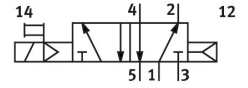

Air solenoid valve CM-5/2-1/2-CH

Part number: 6117

FESTO

[PDF](#) [General operating condition](#)

Data sheet

| Feature | Value |
|------------------------|---------------------|
| Valve function | 5/2-way, monostable |
| Pneumatic working port | G1/2 |
| Operating pressure | 1.5 bar ... 10 bar |
| Symbol | 00991049 |
| LABS (PWIS) conformity | VDMA24364 Zone III |
| Pneumatic connection 1 | G1/2 |
| Pneumatic connection 2 | G1/2 |
| Pneumatic connection 3 | G1/2 |
| Pneumatic connection 4 | G1/2 |
| Pneumatic connection 5 | G1/2 |