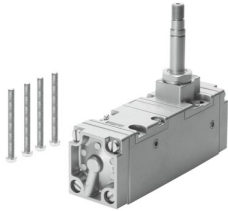

Air solenoid valve CM-5/2-1/2-CH

Part number: 6117

FESTO

[PDF](#) [General operating condition](#)

Data sheet

| Feature | Value |
|------------------------|---------------------|
| Valve function | 5/2-way, monostable |
| Pneumatic working port | G1/2 |
| Operating pressure | 1.5 bar ... 10 bar |
| Symbol | 00991049 |
| LABS (PWIS) conformity | VDMA24364 Zone III |
| Pneumatic connection 1 | G1/2 |
| Pneumatic connection 2 | G1/2 |
| Pneumatic connection 3 | G1/2 |
| Pneumatic connection 4 | G1/2 |
| Pneumatic connection 5 | G1/2 |