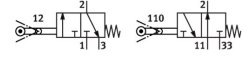

Pneumatic limit valve RWN/O-3-1/8-B

Part number: 9694

FESTO

[PDF](#) [General operating condition](#)

Data sheet

Feature	Value
Valve function	3/2, open/closed, monostable
Normal nominal flow rate (normalized to DIN 1343)	120 l/min
Pneumatic working port	G1/8
Operating pressure	-0.95 bar ... 8 bar
Symbol	00991835
LABS (PWIS) conformity	VDMA24364-B2-L