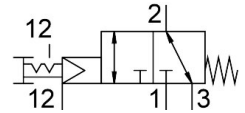

Pushbutton valve VHEF-PTCZ-B32-N18

Part number: 5299720

FESTO

 [General operating condition](#)

Datasheet product reliability

The information in this "Product reliability data sheet" is based on products being used as intended. This includes complying with all specifications in data sheets, catalogues, user documentation and the general operating conditions. The user alone is responsible for determining whether a product is suitable for a particular application.

Feature	Value
Well-tried component ¹⁾	Yes
Max. switching frequency	0,5 Hz
Lap	Zero lap

- 1) The product is a well-tried product for a safety-related application according to ISO 13849-1. The relevant basic and well-tried safety principles according ISO 13849-2 for this product are fulfilled. The suitability of the product for a precise application must be verified by the user.