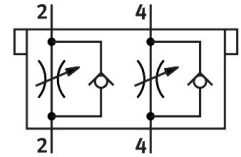

One-way flow control valve CPV14-BS-2XGRAZ-1/8

Part number: 184143

FESTO

 [General operating condition](#)

Data sheet

Feature	Value
Symbol	00991885
LABS (PWIS) conformity	VDMA24364-B1/B2-L
Product weight	54 g
Note on materials	RoHS-compliant