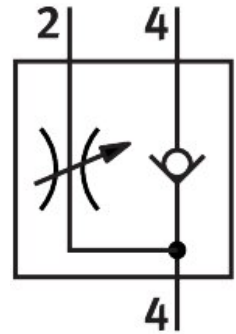

One-way flow control valve CPV14-BS-GRZ-V-1/8

Part number: 185891

FESTO

 [General operating condition](#)

Data sheet

Feature	Value
Symbol	00991886
LABS (PWIS) conformity	VDMA24364-B1/B2-L
Note on materials	RoHS-compliant