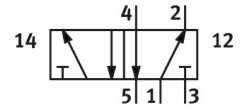

Basic valve C-5/2-1/2

Part number: 5811

FESTO

 [General operating condition](#)

Data sheet

Feature	Value
Symbol	00991093
LABS (PWIS) conformity	VDMA24364 zone III