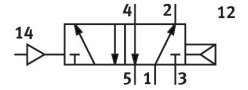

Pneumatic valve CL-5/2-1/2

Part number: 5813

FESTO

[PDF](#) General operating condition

Data sheet

Feature	Value
Valve function	5/2-way, monostable
pneumatic working port	G1/2
Operating pressure	1 bar ... 10 bar
Symbol	00991048
Pilot pressure	2 bar ... 10 bar
LABS (PWIS) conformity	VDMA24364 zone III
Pneumatic connection, port 1	G1/2
Pneumatic connection, port 2	G1/2
Pneumatic connection, port 3	G1/2
Pneumatic connection, port 4	G1/2
Pneumatic connection, port 5	G1/2