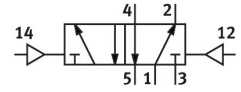

Pneumatic valve CJ-5/2-1/2

Part number: 5815

FESTO

[PDF](#) General operating condition

Data sheet

Feature	Value
Valve function	5/2 bistable
pneumatic working port	G1/2
Operating pressure	1 bar ... 12 bar
Symbol	00991002
Pilot pressure	2 bar ... 10 bar
LABS (PWIS) conformity	VDMA24364 zone III
Pneumatic connection, port 1	G1/2
Pneumatic connection, port 2	G1/2
Pneumatic connection, port 3	G1/2
Pneumatic connection, port 4	G1/2
Pneumatic connection, port 5	G1/2