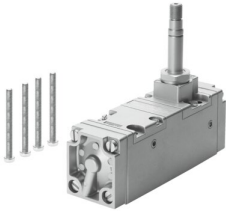

Solenoid valve CM-5/2-1/2-CH

Part number: 6117

FESTO

[PDF General operating condition](#)

Data sheet

Feature	Value
Valve function	5/2-way, monostable
pneumatic working port	G1/2
Operating pressure	1.5 bar ... 10 bar
Symbol	00991049
LABS (PWIS) conformity	VDMA24364 zone III
Pneumatic connection, port 1	G1/2
Pneumatic connection, port 2	G1/2
Pneumatic connection, port 3	G1/2
Pneumatic connection, port 4	G1/2
Pneumatic connection, port 5	G1/2