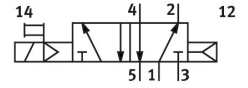

Solenoid valve CM-5/2-1/2-CH

Part number: 6117

FESTO

[PDF General operating condition](#)

Data sheet

Feature	Value
Valve function	5/2-way, monostable
pneumatic working port	G1/2
Operating pressure	1.5 bar ... 10 bar
Symbol	00991049
LABS (PWIS) conformity	VDMA24364 zone III
Pneumatic connection, port 1	G1/2
Pneumatic connection, port 2	G1/2
Pneumatic connection, port 3	G1/2
Pneumatic connection, port 4	G1/2
Pneumatic connection, port 5	G1/2