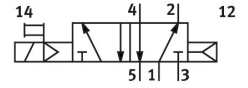

# Solenoid valve CM-5/2-1/2-FH

Part number: 6223

FESTO

[PDF General operating condition](#)

## Data sheet

Feature	Value
Valve function	5/2-way, monostable
pneumatic working port	G1/2
Operating pressure	1.5 bar ... 8 bar
Symbol	00991049
LABS (PWIS) conformity	VDMA24364 zone III
Pneumatic connection, port 1	G1/2
Pneumatic connection, port 2	G1/2
Pneumatic connection, port 3	G1/2
Pneumatic connection, port 4	G1/2
Pneumatic connection, port 5	G1/2