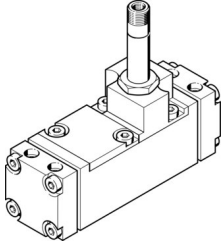

# Solenoid valve CM-5/2-1/2-FH

Part number: 6223

FESTO

[PDF General operating condition](#)

## Data sheet

Feature	Value
Valve function	5/2-way, monostable
pneumatic working port	G1/2
Operating pressure	1.5 bar ... 8 bar
Symbol	00991049
LABS (PWIS) conformity	VDMA24364 zone III
Pneumatic connection, port 1	G1/2
Pneumatic connection, port 2	G1/2
Pneumatic connection, port 3	G1/2
Pneumatic connection, port 4	G1/2
Pneumatic connection, port 5	G1/2