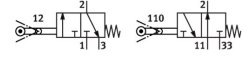

Pneumatic limit valve RWN/O-3-1/8-B

Part number: 9694

FESTO

[PDF General operating condition](#)

Data sheet

Feature	Value
Valve function	3/2-way, monostable, open/closed
Standard nominal flow rate (standardised to DIN 1343)	120 l/min
pneumatic working port	G1/8
Operating pressure	-0.95 bar ... 8 bar
Symbol	00991835
LABS (PWIS) conformity	VDMA24364-B2-L