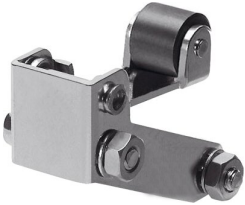

# Roller lever AR-06-B

Part number: 10098

FESTO

## Data sheet

 [General operating condition](#)

Feature	Value
Symbol	00991795
LABS (PWIS) conformity	VDMA24364-B1/B2-L