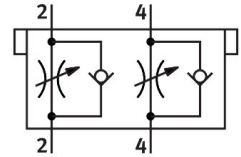

# One-way flow control valve CPV10-BS-2XGRZZ-M7

Part number: 184140

FESTO

 General operating condition

## Data sheet

Feature	Value
Symbol	00991884
LABS (PWIS) conformity	VDMA24364-B1/B2-L
Product weight	30 g
Note on materials	RoHS compliant