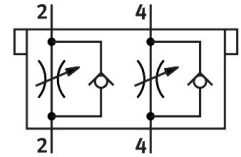

One-way flow control valve CPV10-BS-2XGRAZ-M7

Part number: 184141

FESTO

 [General operating condition](#)

Data sheet

Feature	Value
Symbol	00991885
LABS (PWIS) conformity	VDMA24364-B1/B2-L
Product weight	30 g
Note on materials	RoHS-compliant