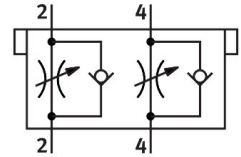

One-way flow control valve CPV14-BS-2XGRZZ-1/8

Part number: 184142

FESTO

 [General operating condition](#)

Data sheet

Feature	Value
Symbol	00991884
LABS (PWIS) conformity	VDMA24364-B1/B2-L
Product weight	54 g
Note on materials	RoHS compliant