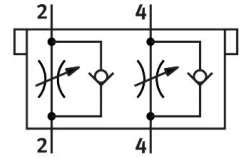

One-way flow control valve CPV14-BS-2XGRZZ-1/8

Part number: 184142

FESTO

 General operating condition

Data sheet

Feature	Value
Symbol	00991884
LABS (PWIS) conformity	VDMA24364-B1/B2-L
Product weight	54 g
Note on materials	RoHS-compliant