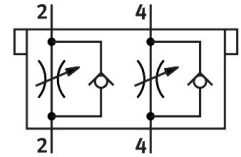

# One-way flow control valve CPV14-BS-2XGRAZ-1/8

Part number: 184143

FESTO

 General operating condition

## Data sheet

Feature	Value
Symbol	00991885
LABS (PWIS) conformity	VDMA24364-B1/B2-L
Product weight	54 g
Note on materials	RoHS-compliant