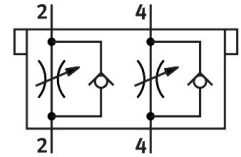

One-way flow control valve CPV14-BS-2XGRAZ-1/8

Part number: 184143

FESTO

 General operating condition

Data sheet

Feature	Value
Symbol	00991885
LABS (PWIS) conformity	VDMA24364-B1/B2-L
Product weight	54 g
Note on materials	RoHS-compliant