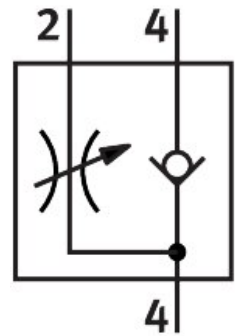

One-way flow control valve CPV10-BS-GRZ-V-M7

Part number: 185889

FESTO

 [General operating condition](#)

Data sheet

Feature	Value
Symbol	00991886
LABS (PWIS) conformity	VDMA24364-B1/B2-L
Product weight	30 g
Note on materials	RoHS compliant