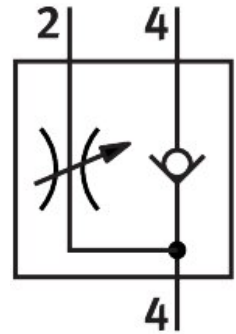

# One-way flow control valve CPV14-BS-GRZ-V-1/8

Part number: 185891

FESTO