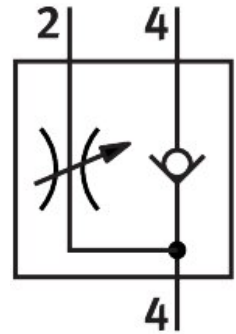

One-way flow control valve CPV14-BS-GRZ-V-1/8

Part number: 185891

FESTO

Data sheet

 [General operating condition](#)

Feature	Value
Symbol	00991886
LABS (PWIS) conformity	VDMA24364-B1/B2-L
Note on materials	RoHS-compliant