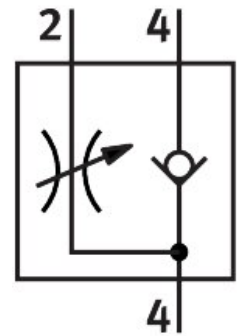

One-way flow control valve CPV14-BS-GRZ-V-1/8

Part number: 185891

FESTO

Data sheet

 [General operating condition](#)

Feature	Value
Symbol	00991886
LABS (PWIS) conformity	VDMA24364-B1/B2-L
Note on materials	RoHS-compliant