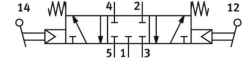

Toggle lever valve H-5/3-1/4

Part number: 4577

FESTO

 General operating condition

Data sheet

Feature	Value
Valve function	5/3-way, closed
Actuation type	Manual
Normal nominal flow rate (normalized to DIN 1343)	680 l/min
Pneumatic working port	G1/4
Operating pressure	0.2 MPa ... 1 MPa
Operating pressure	2 bar ... 10 bar
Reset method	Mechanical spring
Nominal width	7 mm
Sealing principle	Soft
Type of control	Piloted
Flow direction	Non-reversible
Symbol	00991698
LABS (PWIS) conformity	VDMA24364-B1/B2-L
Ambient temperature	-10 °C ... 60 °C
Product weight	1060 g
Pneumatic connection 1	G1/4
Pneumatic connection 2	G1/4
Pneumatic connection 3	G1/4