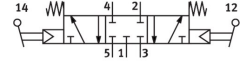

Toggle lever valve H-5/3-1/4

Part number: 4577

FESTO

 General operating condition

Data sheet

Feature	Value
Valve function	5/3, closed
Actuation type	Manual
Normal nominal flow rate (normalized to DIN 1343)	680 l/min
Pneumatic working port	G1/4
Operating pressure	0.2 MPa ... 1 MPa
Operating pressure	2 bar ... 10 bar
Reset method	Mechanical spring
Nominal width	7 mm
Sealing principle	Soft
Type of control	Pilot-controlled
Flow direction	Non-reversible
Symbol	00991698
LABS (PWIS) conformity	VDMA24364-B1/B2-L
Ambient temperature	-10 °C ... 60 °C
Product weight	1060 g
Pneumatic connection 1	G1/4
Pneumatic connection 2	G1/4
Pneumatic connection 3	G1/4