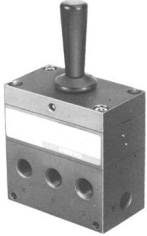

Toggle lever valve H-5/3-1/4

Part number: 4577

FESTO

 General operating condition

Data sheet

Feature	Value
Valve function	5/3, closed
Actuation type	Manual
Normal nominal flow rate (normalized to DIN 1343)	680 l/min
Pneumatic working port	G1/4
Operating pressure	0.2 MPa ... 1 MPa
Operating pressure	2 bar ... 10 bar
Reset method	Mechanical spring
Nominal width	7 mm
Sealing principle	Soft
Type of control	Pilot-controlled
Flow direction	Non-reversible
Symbol	00991698
LABS (PWIS) conformity	VDMA24364-B1/B2-L
Ambient temperature	-10 °C ... 60 °C
Product weight	1060 g
Pneumatic connection 1	G1/4
Pneumatic connection 2	G1/4
Pneumatic connection 3	G1/4