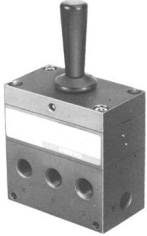

Toggle lever valve H-5/3-1/4

Part number: 4577

FESTO

 General operating condition

Data sheet

Feature	Value
Valve function	5/3-way, closed
Actuation type	Manual
Normal nominal flow rate (normalized to DIN 1343)	680 l/min
Pneumatic working port	G1/4
Operating pressure	0.2 MPa ... 1 MPa
Operating pressure	2 bar ... 10 bar
Reset method	Mechanical spring
Nominal width	7 mm
Sealing principle	Soft
Type of control	Piloted
Flow direction	Non-reversible
Symbol	00991698
LABS (PWIS) conformity	VDMA24364-B1/B2-L
Ambient temperature	-10 °C ... 60 °C
Product weight	1060 g
Pneumatic connection 1	G1/4
Pneumatic connection 2	G1/4
Pneumatic connection 3	G1/4