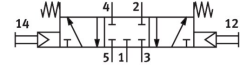

# Pushbutton valve T-5/3-1/4

Part number: 4578

FESTO

[General operating condition](#)

## Data sheet

Feature	Value
Valve function	5/3-way, closed
Actuation type	Manual
Normal nominal flow rate (normalized to DIN 1343)	680 l/min
Pneumatic working port	G1/4
Operating pressure	0.2 MPa ... 1 MPa
Operating pressure	2 bar ... 10 bar
Nominal width	7 mm
Sealing principle	Soft
Type of control	Piloted
Symbol	00991156
LABS (PWIS) conformity	VDMA24364-B1/B2-L
Ambient temperature	-10 °C ... 60 °C
Product weight	1160 g
Pneumatic connection 1	G1/4
Pneumatic connection 2	G1/4
Pneumatic connection 3	G1/4