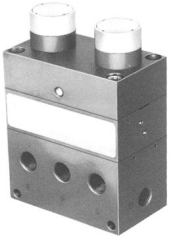

Pushbutton valve T-5/3-1/4

Part number: 4578

FESTO

[General operating condition](#)

Data sheet

Feature	Value
Valve function	5/3, closed
Actuation type	Manual
Normal nominal flow rate (normalized to DIN 1343)	680 l/min
Pneumatic working port	G1/4
Operating pressure	0.2 MPa ... 1 MPa
Operating pressure	2 bar ... 10 bar
Nominal width	7 mm
Sealing principle	Soft
Type of control	Pilot-controlled
Symbol	00991156
LABS (PWIS) conformity	VDMA24364-B1/B2-L
Ambient temperature	-10 °C ... 60 °C
Product weight	1160 g
Pneumatic connection 1	G1/4
Pneumatic connection 2	G1/4
Pneumatic connection 3	G1/4