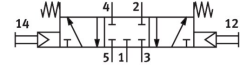

Pushbutton valve T-5/3-1/4

Part number: 4578

FESTO

[General operating condition](#)

Data sheet

Feature	Value
Valve function	5/3, closed
Actuation type	Manual
Normal nominal flow rate (normalized to DIN 1343)	680 l/min
Pneumatic working port	G1/4
Operating pressure	0.2 MPa ... 1 MPa
Operating pressure	2 bar ... 10 bar
Nominal width	7 mm
Sealing principle	Soft
Type of control	Pilot-controlled
Symbol	00991156
LABS (PWIS) conformity	VDMA24364-B1/B2-L
Ambient temperature	-10 °C ... 60 °C
Product weight	1160 g
Pneumatic connection 1	G1/4
Pneumatic connection 2	G1/4
Pneumatic connection 3	G1/4