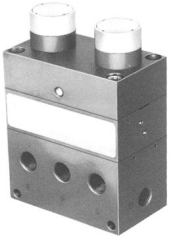

# Pushbutton valve T-5/3-1/4

Part number: 4578

FESTO

[General operating condition](#)

## Data sheet

Feature	Value
Valve function	5/3-way, closed
Actuation type	Manual
Normal nominal flow rate (normalized to DIN 1343)	680 l/min
Pneumatic working port	G1/4
Operating pressure	0.2 MPa ... 1 MPa
Operating pressure	2 bar ... 10 bar
Nominal width	7 mm
Sealing principle	Soft
Type of control	Piloted
Symbol	00991156
LABS (PWIS) conformity	VDMA24364-B1/B2-L
Ambient temperature	-10 °C ... 60 °C
Product weight	1160 g
Pneumatic connection 1	G1/4
Pneumatic connection 2	G1/4
Pneumatic connection 3	G1/4