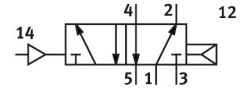

Pneumatic valve CL-5/2-1/2

Part number: 5813

FESTO

[PDF](#) General operating condition

Data sheet

Feature	Value
Valve function	5/2, monostable
Pneumatic working port	G1/2
Operating pressure	1 bar ... 10 bar
Symbol	00991048
Pilot pressure	2 bar ... 10 bar
LABS (PWIS) conformity	VDMA24364 zone III
Pneumatic connection 1	G1/2
Pneumatic connection 2	G1/2
Pneumatic connection 3	G1/2
Pneumatic connection 4	G1/2
Pneumatic connection 5	G1/2