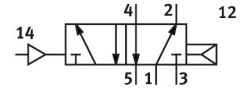

Pneumatic valve CL-5/2-1/2

Part number: 5813

FESTO

[PDF](#) General operating condition

Data sheet

Feature	Value
Valve function	5/2-way, monostable
Pneumatic working port	G1/2
Operating pressure	1 bar ... 10 bar
Symbol	00991048
Pilot pressure	2 bar ... 10 bar
LABS (PWIS) conformity	VDMA24364 Zone III
Pneumatic connection 1	G1/2
Pneumatic connection 2	G1/2
Pneumatic connection 3	G1/2
Pneumatic connection 4	G1/2
Pneumatic connection 5	G1/2