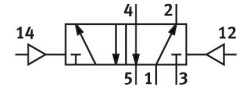

Pneumatic valve CJ-5/2-1/2

Part number: 5815

FESTO

[PDF](#) General operating condition

Data sheet

Feature	Value
Valve function	5/2, bistable
Pneumatic working port	G1/2
Operating pressure	1 bar ... 12 bar
Symbol	00991002
Pilot pressure	2 bar ... 10 bar
LABS (PWIS) conformity	VDMA24364 zone III
Pneumatic connection 1	G1/2
Pneumatic connection 2	G1/2
Pneumatic connection 3	G1/2
Pneumatic connection 4	G1/2
Pneumatic connection 5	G1/2