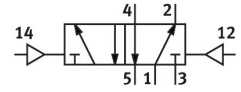

Pneumatic valve CJ-5/2-1/2

Part number: 5815

FESTO

[PDF](#) General operating condition

Data sheet

Feature	Value
Valve function	5/2-way, bistable
Pneumatic working port	G1/2
Operating pressure	1 bar ... 12 bar
Symbol	00991002
Pilot pressure	2 bar ... 10 bar
LABS (PWIS) conformity	VDMA24364 Zone III
Pneumatic connection 1	G1/2
Pneumatic connection 2	G1/2
Pneumatic connection 3	G1/2
Pneumatic connection 4	G1/2
Pneumatic connection 5	G1/2