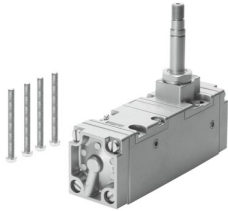

Air solenoid valve CM-5/2-1/2-CH

Part number: 6117

FESTO

[PDF General operating condition](#)

Data sheet

Feature	Value
Valve function	5/2, monostable
Pneumatic working port	G1/2
Operating pressure	1.5 bar ... 10 bar
Symbol	00991049
LABS (PWIS) conformity	VDMA24364 zone III
Pneumatic connection 1	G1/2
Pneumatic connection 2	G1/2
Pneumatic connection 3	G1/2
Pneumatic connection 4	G1/2
Pneumatic connection 5	G1/2