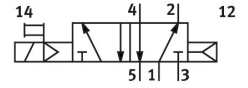

Air solenoid valve CM-5/2-1/2-FH

FESTO

Part number: 6223

[PDF General operating condition](#)

Data sheet

Feature	Value
Valve function	5/2, monostable
Pneumatic working port	G1/2
Operating pressure	1.5 bar ... 8 bar
Symbol	00991049
LABS (PWIS) conformity	VDMA24364 zone III
Pneumatic connection 1	G1/2
Pneumatic connection 2	G1/2
Pneumatic connection 3	G1/2
Pneumatic connection 4	G1/2
Pneumatic connection 5	G1/2