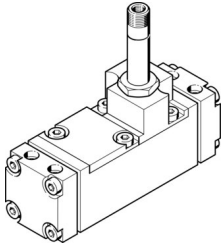

Air solenoid valve CM-5/2-1/2-FH

FESTO

Part number: 6223

[PDF General operating condition](#)

Data sheet

Feature	Value
Valve function	5/2, monostable
Pneumatic working port	G1/2
Operating pressure	1.5 bar ... 8 bar
Symbol	00991049
LABS (PWIS) conformity	VDMA24364 zone III
Pneumatic connection 1	G1/2
Pneumatic connection 2	G1/2
Pneumatic connection 3	G1/2
Pneumatic connection 4	G1/2
Pneumatic connection 5	G1/2