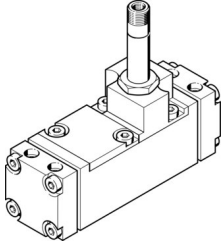

Air solenoid valve CM-5/2-1/2-FH

Part number: 6223

FESTO

[PDF General operating condition](#)

Data sheet

Feature	Value
Valve function	5/2-way, monostable
Pneumatic working port	G1/2
Operating pressure	1.5 bar ... 8 bar
Symbol	00991049
LABS (PWIS) conformity	VDMA24364 Zone III
Pneumatic connection 1	G1/2
Pneumatic connection 2	G1/2
Pneumatic connection 3	G1/2
Pneumatic connection 4	G1/2
Pneumatic connection 5	G1/2