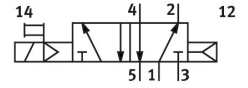

Air solenoid valve CM-5/2-1/2-FH

Part number: 6223

FESTO

[PDF General operating condition](#)

Data sheet

Feature	Value
Valve function	5/2-way, monostable
Pneumatic working port	G1/2
Operating pressure	1.5 bar ... 8 bar
Symbol	00991049
LABS (PWIS) conformity	VDMA24364 Zone III
Pneumatic connection 1	G1/2
Pneumatic connection 2	G1/2
Pneumatic connection 3	G1/2
Pneumatic connection 4	G1/2
Pneumatic connection 5	G1/2