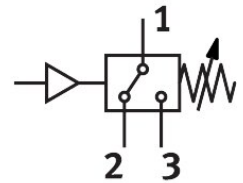

Pressure switch PEV-1/4-SC-OD

Part number: 161760

FESTO

[PDF General operating condition](#)

Datasheet product reliability

The information in this "Product reliability data sheet" is based on products being used as intended. This includes complying with all specifications in data sheets, catalogues, user documentation and the general operating conditions. The user alone is responsible for determining whether a product is suitable for a particular application.

Feature	Value
Well-tried component ¹⁾	Yes
Max. switching frequency	3 Hz
CE mark (see declaration of conformity)	To EU Low Voltage Directive

1) The product is a well-tried product for a safety-related application according to ISO 13849-1. The relevant basic and well-tried safety principles according to ISO 13849-2 for this product are fulfilled. The suitability of the product for a precise application must be verified by the user.