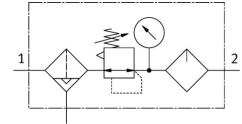

Service unit FRC-1/2-D-7-MIDI-A

Part number: 162766

FESTO

[PDF](#) [General operating condition](#)

Datasheet product reliability

The information in this "Product reliability data sheet" is based on products being used as intended. This includes complying with all specifications in data sheets, catalogues, user documentation and the general operating conditions. The user alone is responsible for determining whether a product is suitable for a particular application.

Feature	Value
Well-tried component ¹⁾	Yes

1) The product is a well-tried product for a safety-related application according to ISO 13849-1. The relevant basic and well- tried safety principles according ISO 13849-2 for this product are fulfilled. The suitability of the product for a precise application must be verified by the user.