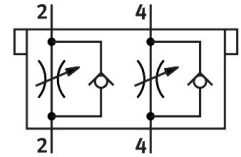

One-way flow control valve CPV14-BS-2XGRAZ-1/8

Part number: 184143

FESTO

 [General operating condition](#)

Datasheet product reliability

The information in this "Product reliability data sheet" is based on products being used as intended. This includes complying with all specifications in data sheets, catalogues, user documentation and the general operating conditions. The user alone is responsible for determining whether a product is suitable for a particular application.