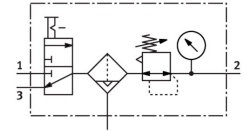

# Service unit LFR-1/4-D-MIDI-KC-A

Part number: 185736

FESTO

 [General operating condition](#)