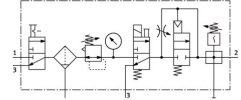

Service unit LFR-1/4-D-MINI-KG

Part number: 185781

FESTO

 [General operating condition](#)

Datasheet product reliability

The information in this "Product reliability data sheet" is based on products being used as intended. This includes complying with all specifications in data sheets, catalogues, user documentation and the general operating conditions. The user alone is responsible for determining whether a product is suitable for a particular application.

Feature	Value
Well-tried component ¹⁾	Yes

1) The product is a well-tried product for a safety-related application according to ISO 13849-1. The relevant basic and well- tried safety principles according ISO 13849-2 for this product are fulfilled. The suitability of the product for a precise application must be verified by the user.