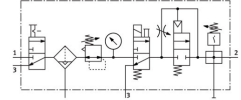

Service unit LFR-3/8-D-MIDI-KG-A

Part number: 185786

FESTO

 [General operating condition](#)

Datasheet product reliability

The information in this "Product reliability data sheet" is based on products being used as intended. This includes complying with all specifications in data sheets, catalogues, user documentation and the general operating conditions. The user alone is responsible for determining whether a product is suitable for a particular application.

Feature	Value
Well-trying component ¹⁾	Yes

1) The product is a well-trying product for a safety-related application according to ISO 13849-1. The relevant basic and well-trying safety principles according to ISO 13849-2 for this product are fulfilled. The suitability of the product for a precise application must be verified by the user.