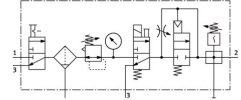

# Service unit LFR-1/2-D-MIDI-KG

Part number: 185787

FESTO

 [General operating condition](#)

Feature	Value
Well-trying component <sup>1)</sup>	Yes

1) The product is a well-trying product for a safety-related application according to ISO 13849-1. The relevant basic and well-trying safety principles according to ISO 13849-2 for this product are fulfilled. The suitability of the product for a precise application must be verified by the user.