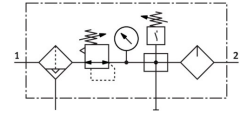

# Service unit FRC-3/8-D-MIDI-KB-A

Part number: 185810

FESTO

 [General operating condition](#)

Feature	Value
Well-trying component <sup>1)</sup>	Yes

1) The product is a well-trying product for a safety-related application according to ISO 13849-1. The relevant basic and well-trying safety principles according ISO 13849-2 for this product are fulfilled. The suitability of the product for a precise application must be verified by the user.