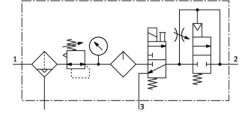

Service unit FRC-1/4-D-MIDI-KE-A

Part number: 185832

FESTO

 [General operating condition](#)

Datasheet product reliability

The information in this "Product reliability data sheet" is based on products being used as intended. This includes complying with all specifications in data sheets, catalogues, user documentation and the general operating conditions. The user alone is responsible for determining whether a product is suitable for a particular application.

Feature	Value
Well-trieed component ¹⁾	Yes

1) The product is a well-trieed product for a safety-related application according to ISO 13849-1. The relevant basic and well-trieed safety principles according ISO 13849-2 for this product are fulfilled. The suitability of the product for a precise application must be verified by the user.