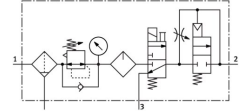

# Service unit FRC-1/2-D-MAXI-KE

Part number: 186059

FESTO

 [General operating condition](#)