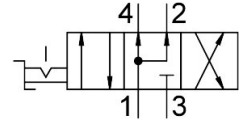

Hand lever valve VHER-H-B43U-G12

Part number: 3192071

FESTO

[PDF](#) [General operating condition](#)

Datasheet product reliability

The information in this "Product reliability data sheet" is based on products being used as intended. This includes complying with all specifications in data sheets, catalogues, user documentation and the general operating conditions. The user alone is responsible for determining whether a product is suitable for a particular application.