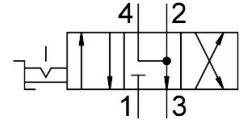

Hand lever valve VHER-H-B43E-G18

Part number: 3488206

FESTO

[PDF](#) [General operating condition](#)

Datasheet product reliability

The information in this "Product reliability data sheet" is based on products being used as intended. This includes complying with all specifications in data sheets, catalogues, user documentation and the general operating conditions. The user alone is responsible for determining whether a product is suitable for a particular application.